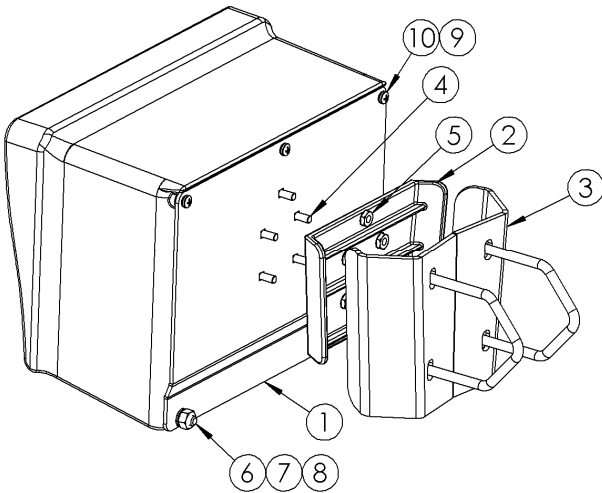

KIT-EZ2 WEDGE MOUNT – PART NUMBER 405245