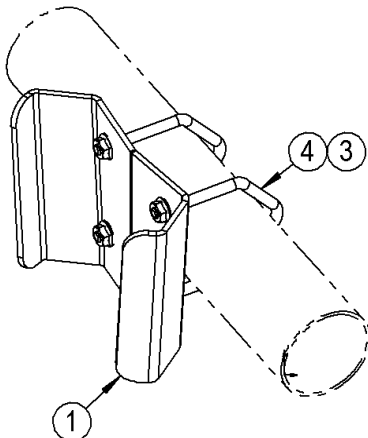

EZ3 INDICATOR  
 AFTER MAY 2008

KEY 1

EZ2 INDICATOR  
 UP TO MAY 2008

KEY 2

EZ400/SW300/SW600  
 INDICATOR

KEY 3

KEY	PART NO	DESCRIPTION
1	405244	Kit- EZ3 Wedge Mount Fits 1.5" to 2.25" OD Tubing. Can be mounted on horizontal or vertical tubing. See following part lists.
2	405245	Kit- EZ2 Wedge Mount Fits 1.5" to 2.25" OD Tubing. Can be mounted on horizontal or vertical tubing. See following part lists.
3	405246	Kit- EZ400/SW300/SW600 Wedge Mount Fits 1.5" to 2.25" OD Tubing. Can be mounted on horizontal or vertical tubing. See following part lists.

## PACK-WEDGE MOUNT SOCKET - PART NUMBER 405124

KEY	QTY	PART NO	DWG NO	DESCRIPTION
1	1	405072	405065	BRKT-WEDGE MTG SOCKET
3	2	405069	405069	BOLT-U 1/4-20 X 3.25 ZP
4	4	405084	405084	NUT-1/4-20 TOP LOCK FLANGE ZP

**NOTE:** FITS 1.5" TO 2.25" OD TUBING.  
 CAN BE MOUNTED ON HORIZONTAL OR VERTICAL TUBING