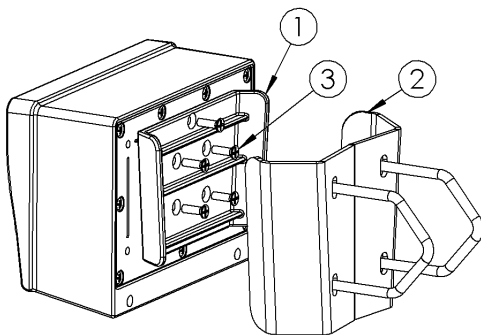

KIT-EZ400/SW300/SW600 WEDGE MOUNT – PART NUMBER 405246