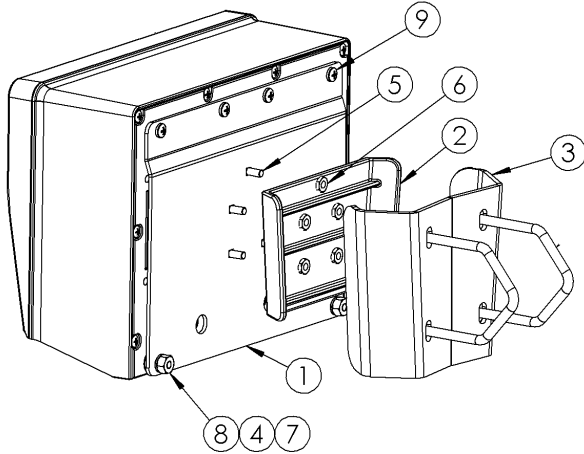

Repair Parts

KIT-EZ3 WEDGE MOUNT – PART NUMBER 405244

KEY	QTY	PART NO	DESCRIPTION
1	1	404788	BRKT-EZIII RAM MTG
2	1	403771	BRACKET - EZ400 WEDGE MOUNT
3	1	405124	PACK-WEDGE MNT SOCKET
		404800	BAG-BOLT 1.5" RAM MTG (INC 4-9)
4	2	400036	SCR - 1/4-20 X 3/4 HHCS ZP
5	5	403495	SCR- #10-24 X .5 CRG ZP GR2
6	5	403501	NUT-#10-24 KEPS ZP
7	2	400038	WASHER-LOCK 1/4 ZP
8	2	400035	NUT - 1/4-20 ZP
9	4	403779	SCR-#10 X 5/8 PHSTS 48-2 BLK ZP